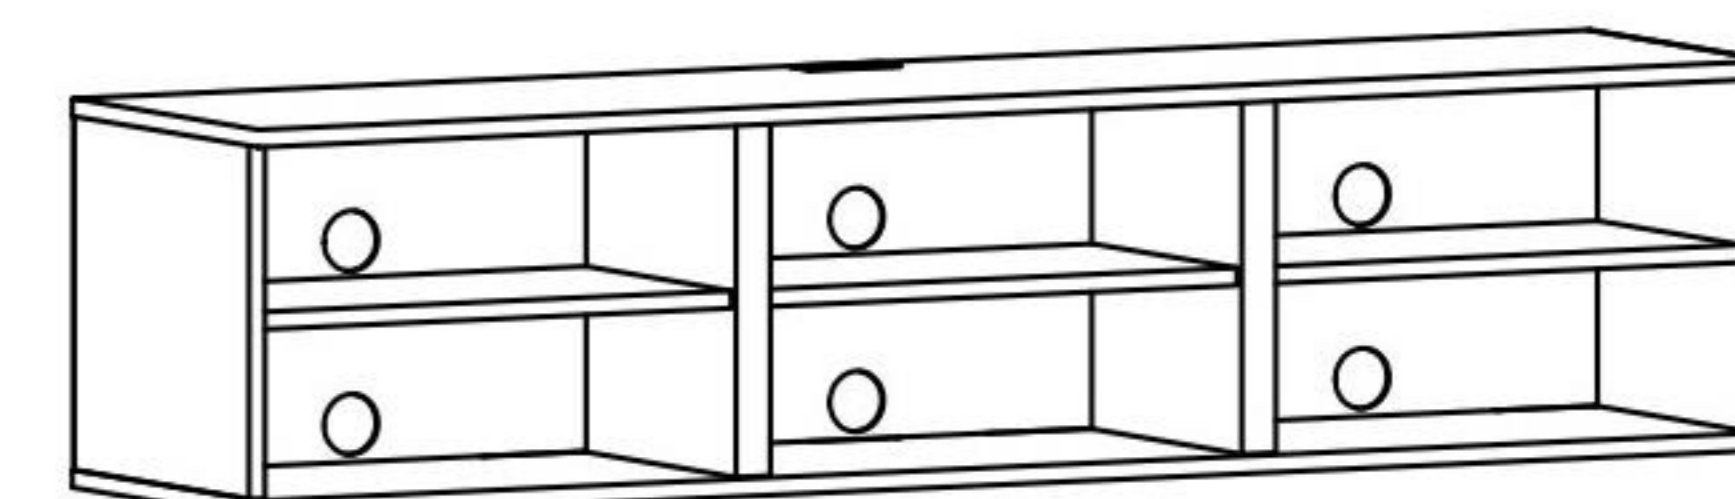

MODEL 210

1 room · 1 shelf · 1 back plate · Paint: White or black

Outer measurements: H: 354 mm, W: 517 mm, D: 365 mm

Inner measurements: H: 322 mm, W: 482 mm, D: 295 mm

MODEL 210LARGE

1 room · 1 shelf · 1 back plate · Paint: White or black

Outer measurements: H: 354 mm, W: 689 mm, D: 365 mm

Inner measurements: H: 322 mm, W: 656 mm, D: 295 mm

MODEL 230

3 rooms · 3 shelves · 3 back plates · Paint: White or black

Outer measurements: H: 354 mm, W: 1551 mm, D: 365 mm