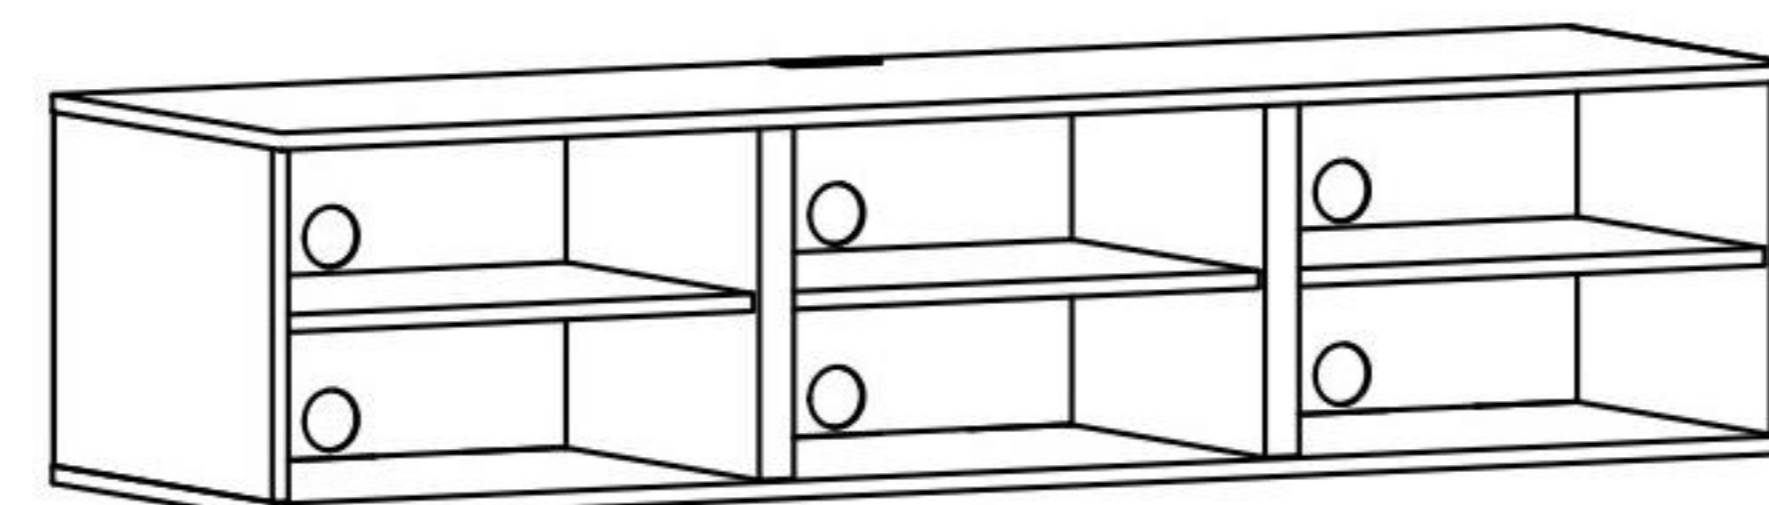

MODEL 211

1 room · 1 shelf · 1 back plate · Paint: White or black
Outer measurements: H: 354 mm, W: 517 mm, D: 450 mm
Inner measurements: H: 322 mm, W: 482 mm, D: 378 mm

MODEL 211LARGE

1 room · 1 shelf · 1 back plate · Paint: White or black
Outer measurements: H: 354 mm, W: 689 mm, D: 450 mm
Inner measurements: H: 322 mm, W: 654 mm, D: 378 mm

MODEL 211LP

1 room · 1 shelf · 1 back plate · Paint: White or black
Outer measurements: H: 354 mm, W: 517 mm, D: 450 mm
Inner measurements: H: 322 mm, W: 482 mm, D: 378 mm

MODEL 221

2 rooms · 2 shelves · 2 back plates · Paint: White or black
Outer measurements: H: 354 mm, W: 1034 mm, D: 450 mm
Inner measurements for each room: H: 322 mm, W: 482 mm, D: 378 mm